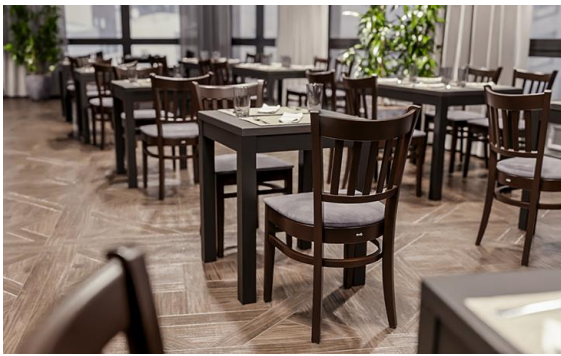

CHAIR GARYO