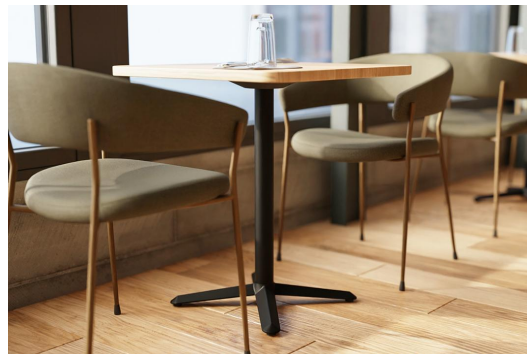

DINING TABLE **KERNO**