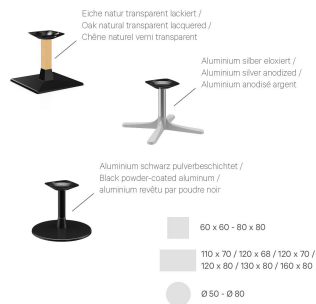

€229.00

COFFEE TABLE MODULAR T

Your chosen variant

Product details

Product Code:	102GDR	Tabletop width:	60 cm
Model name:	Modular T		
Product type:	coffee table		
Foot type:	base 14		
Foot colour:	black		
Assembly state:	not assembled		
Tabletop depth:	60 cm		
Tabletop material:	Compact Slim (High Pressure Laminate (HPL))		
Tabletop colour:	balvenie oak sand		
Edge thickness:	12 mm		
Table top thickness:	12 mm		
Fixing top:	standard		
Column type:	column 0		
Column material:	aluminium		
Column colour:	black powder-coated		

COFFEE TABLE MODULAR T

Your chosen variant

Technical specifications

Product Code: 102GDR

Model name: Modular T

Product type: coffee table

Application area: outdoors

Height: 43.2 cm

Width: 60 cm

Depth: 60 cm

Weight: 19.4 kg

Not suitable for: swimming pools

Tabletop width: 60 cm

COFFEE TABLE MODULAR T

Passt perfekt. | Perfect fit. | Convient parfaitement.

COFFEE TABLE MODULAR T