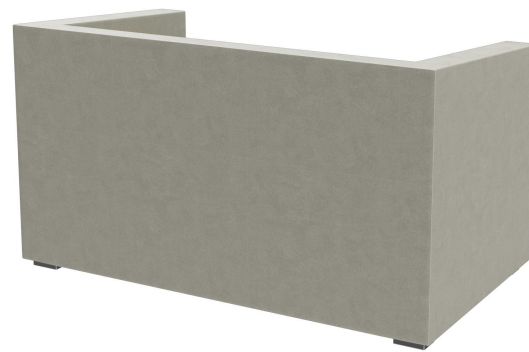

2-SEATER CHARLY