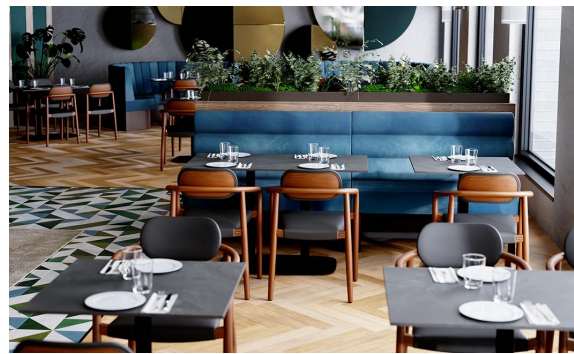

LEFT-HAND CLOSING ELEMENT 120CM **RIPPLE**