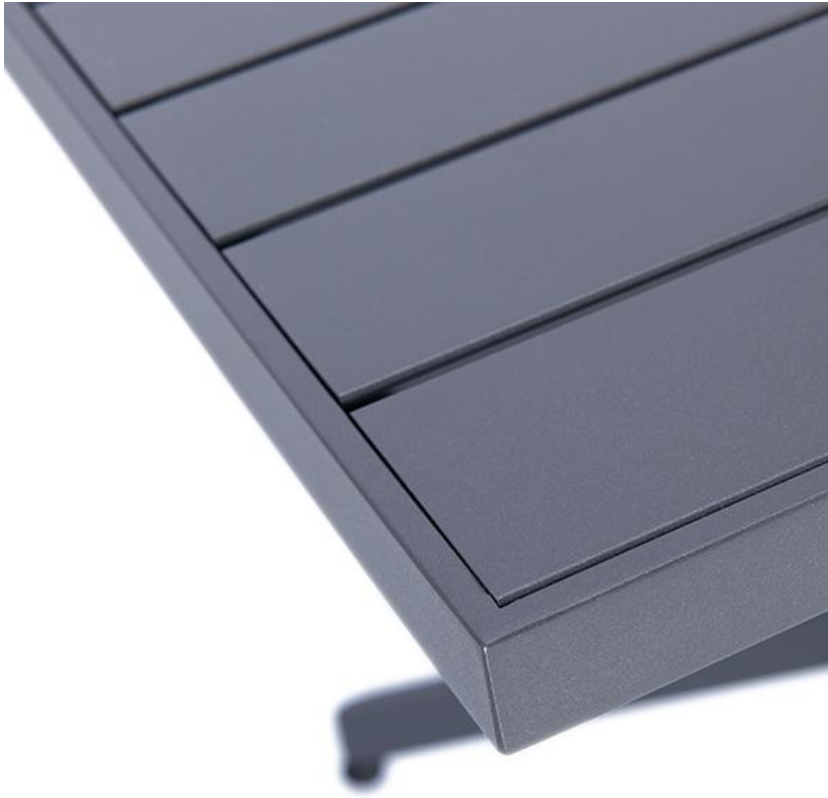

## DINING TABLE TITO T

Whether square (80 x 80 cm) or rectangular (120 x 80 cm) – Tito T impresses with stylish design and robust quality. Available with a silver frame and a polystyrene tabletop in a wood look or with an anthracite frame and an anthracite aluminum tabletop. Both versions feature adjustable floor gliders for a perfect stand. Can be combined with a matching chair or armchair – for stylish comfort everywhere!

## DINING TABLE TITO T

### Product details

Product Code:	102A1Z
Model name:	Tito T
Product type:	dining table
Frame material:	aluminium
Frame colour:	Anthracite
Assembly state:	not assembled
Tabletop material:	Aluminium
Tabletop colour:	anthracit
Table base size:	80 cm x 80 cm (LxW)

### Technical specifications

Product Code:	102A1Z
Model name:	Tito T
Product type:	dining table
Application area:	outdoors
Height:	73 cm
Width:	80 cm
Depth:	80 cm
Weight:	9.5 kg