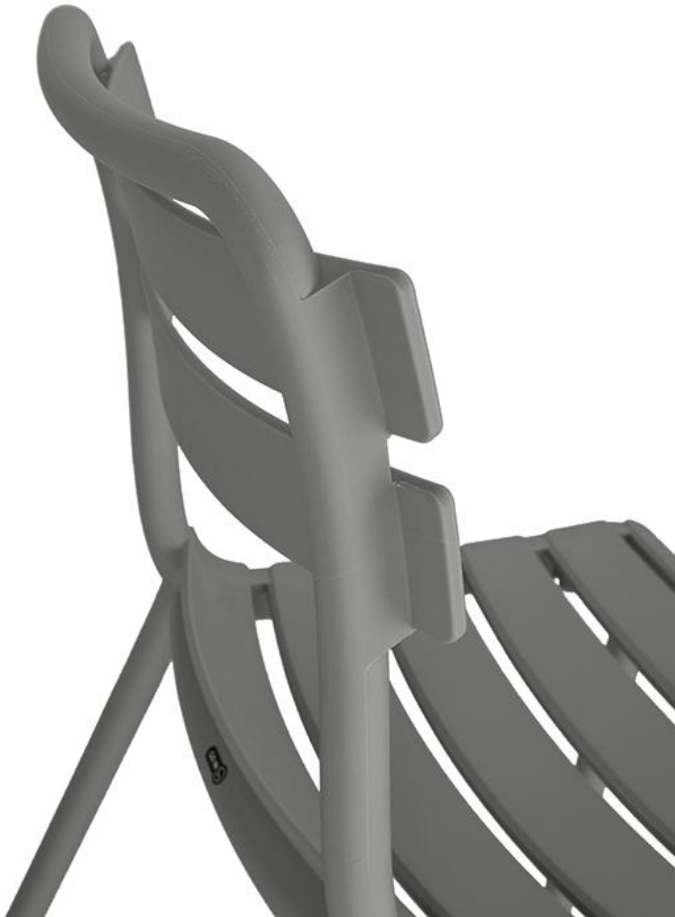

CHAIR ESTELA

Crafted from glass-fiber reinforced polypropylene, Estela impresses with its stability and lightness – ideal for system catering. The classic slatted design adds timeless elegance to any outdoor space. Available in two colors and as a chair or armchair, Estela offers maximum flexibility and comfort. Perfect for those who value quality and style.

€69.00

CHAIR ESTELA

Your chosen variant

Product details

Product Code:	10286N
Model name:	Estela
Product type:	chair
Frame material:	Glass-fibre-reinforced polypropylene
Frame colour:	taupe
Seating material:	Glass-fibre-reinforced polypropylene
Seating colour:	taupe
Assembly state:	completely assembled

Technical specifications

Product Code:	10286N
Model name:	Estela
Product type:	chair
Application area:	outdoors
Height:	83.5 cm
Seat height:	46 cm
Width:	50 cm
Depth:	58 cm
Seat depth:	43.5 cm
Weight:	4.6 kg
Stackable:	yes
Stacking quantity:	7

CHAIR ESTELA

CHAIR ESTELA