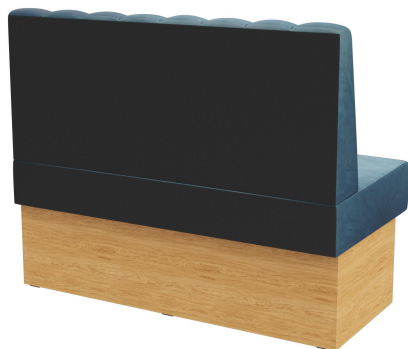

INTERMEDIATE ELEMENT 120 CM FELIPA