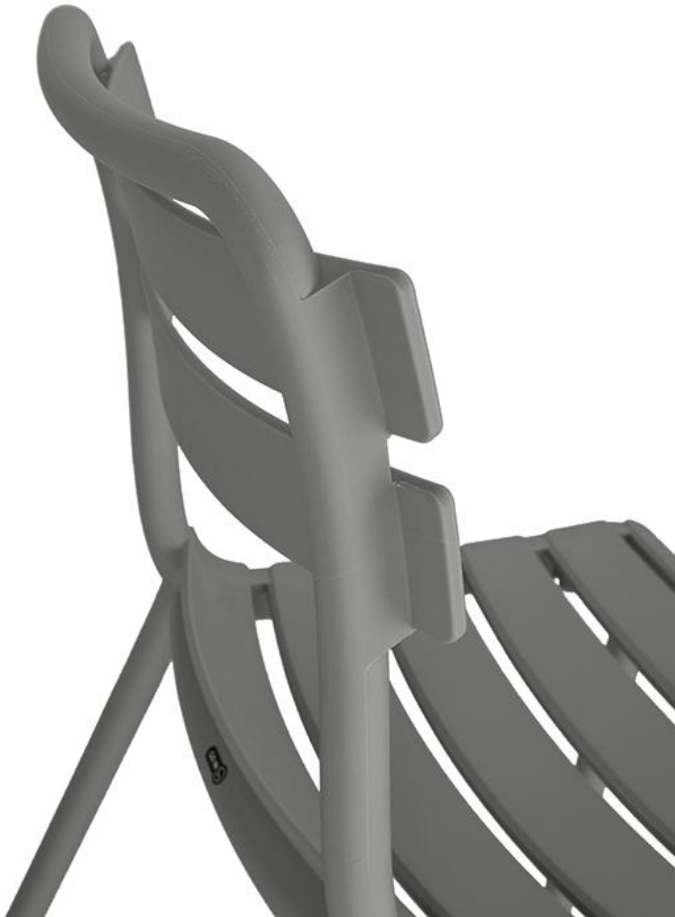

CHAIR ESTELA

Crafted from glass-fiber reinforced polypropylene, Estela impresses with its stability and lightness – ideal for system catering. The classic slatted design adds timeless elegance to any outdoor space. Available in two colors and as a chair or armchair, Estela offers maximum flexibility and comfort. Perfect for those who value quality and style.

€69.00

CHAIR ESTELA

Your chosen variant

Product details

Product Code:	10254J
Model name:	Estela
Product type:	chair
Frame material:	Glass-fibre-reinforced polypropylene
Frame colour:	efeu
Seating material:	Glass-fibre-reinforced polypropylene
Seating colour:	efeu
Assembly state:	completely assembled

Technical specifications

Product Code:	10254J
Model name:	Estela
Product type:	chair
Application area:	outdoors
Height:	83.5 cm
Seat height:	46 cm
Width:	50 cm
Depth:	58 cm
Seat depth:	43.5 cm
Weight:	4.6 kg
Stackable:	yes
Stacking quantity:	7

CHAIR ESTELA

CHAIR ESTELA