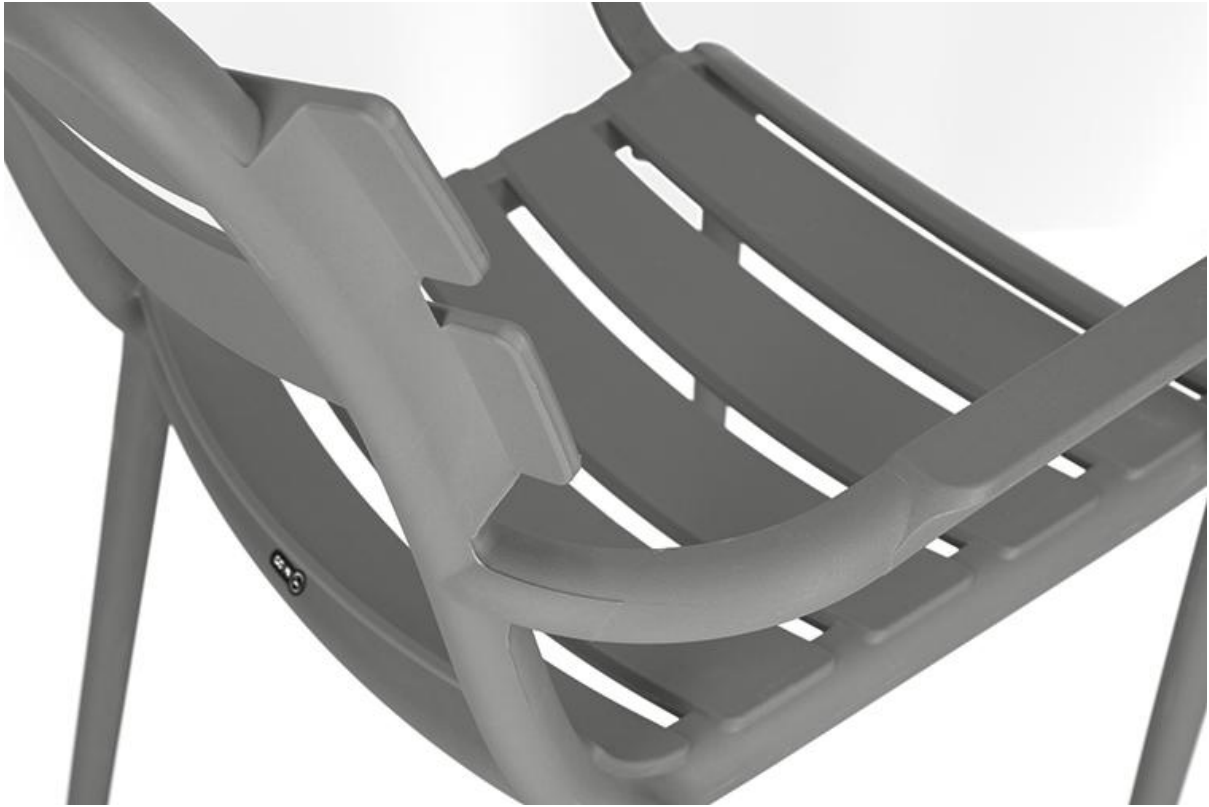

ARM CHAIR **ESTELA**

Crafted from glass-fiber reinforced polypropylene, Estela impresses with its stability and lightness – ideal for system catering. The classic slatted design adds timeless elegance to any outdoor space. Available in two colors and as a chair or armchair, Estela offers maximum flexibility and comfort. Perfect for those who value quality and style.

€74.00

ARM CHAIR ESTELA

Your chosen variant

Product details

Product Code:	10254I
Model name:	Estela
Product type:	arm chair
Frame material:	Glass-fibre-reinforced polypropylene
Frame colour:	Anthrazit
Seating material:	Glass-fibre-reinforced polypropylene
Seating colour:	anthrazit
Assembly state:	completely assembled

Technical specifications

Product Code:	10254I
Model name:	Estela
Product type:	arm chair
Application area:	outdoors
Height:	83.5 cm
Seat height:	46 cm
Width:	56 cm
Depth:	58 cm
Seat depth:	43.5 cm
Armrest height:	66 cm
Weight:	5.5 kg
Stackable:	yes
Stacking quantity:	7

ARM CHAIR ESTELA

ARM CHAIR ESTELA