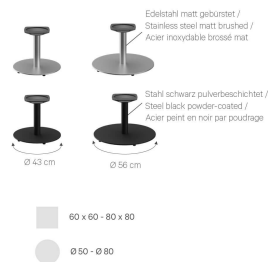

Passt perfekt. | Perfect fit. | Convient parfaitement.