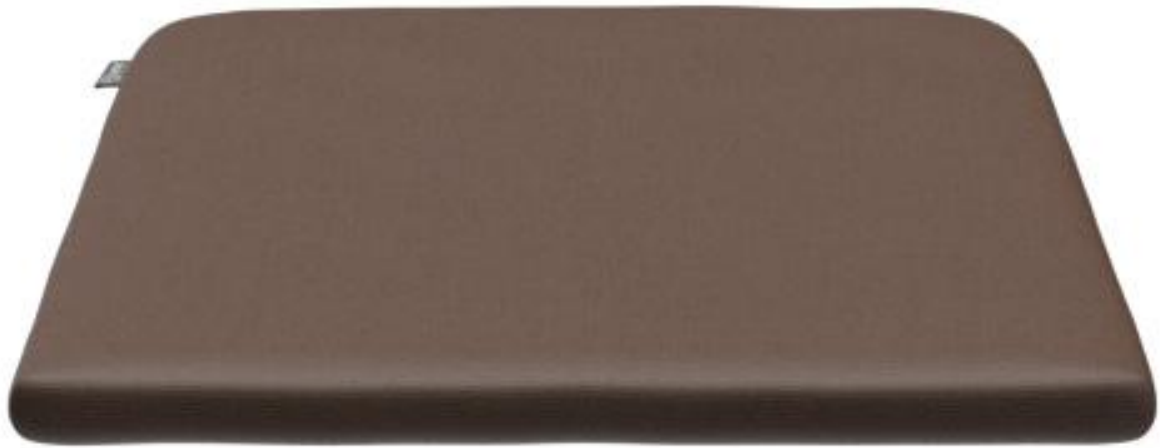

SEAT CUSHION CAMILA

Camila seat cushion is ideal for increasing the comfort of outdoor chairs. You can choose from four shapes and six color options. The cover is removable and washable.

€25.00

SEAT CUSHION CAMILA

Your chosen variant

Product details

Product Code:	10233S
Model name:	Camila
Product type:	seat cushion
Seat cushion:	Fabric Agora
Seat cushion colour:	coffee brown
cushion shape:	trapezoidal 42x35
Suitable for:	Helke

Technical specifications

Product Code:	10233S
Model name:	Camila
Product type:	seat cushion
Seat cushion:	Fabric Agora
Application area:	outdoors
Weight:	0.2 kg

SEAT CUSHION CAMILA

SEAT CUSHION CAMILA