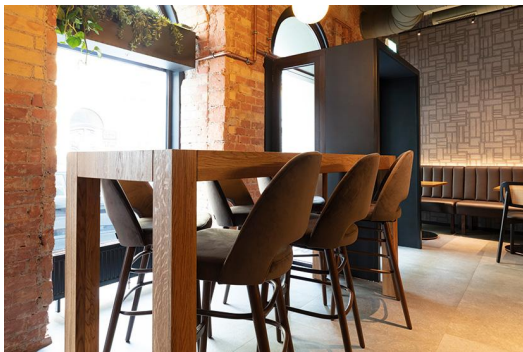

BAR STOOL LISKA