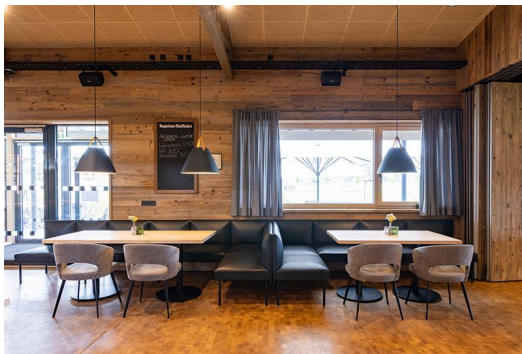

CORNER/LEFT-HAND CLOSING ELEMENT TUYA B