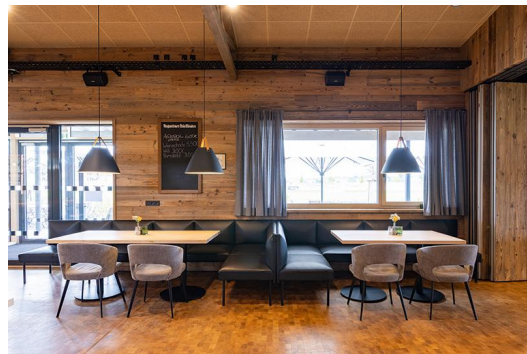

ESSTISCHHÖHE

LOUNGEHÖHE

CORNER/RIGHT-HAND CLOSING ELEMENT TUYA B