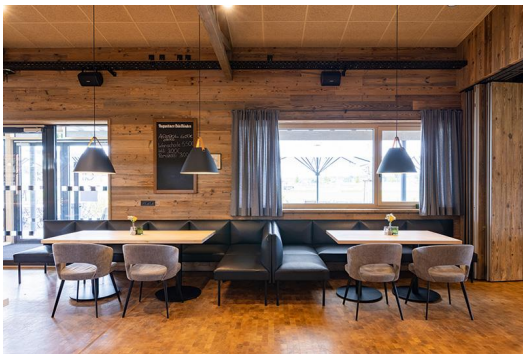

CORNER/RIGHT-HAND CLOSING ELEMENT TUYA B