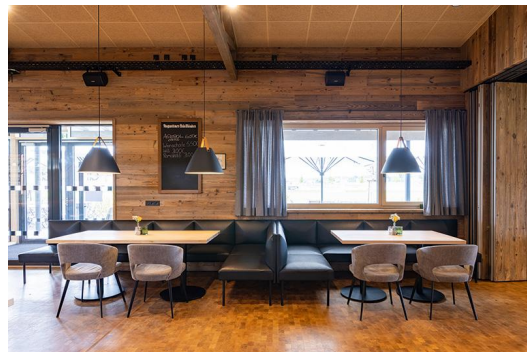

ESSTISCHHÖHE

LOUNGEHÖHE

CORNER/RIGHT-HAND CLOSING ELEMENT TUYA B