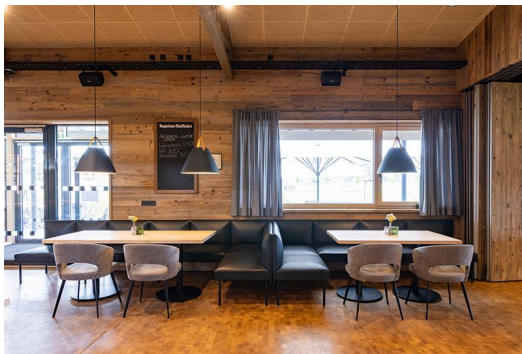

ELEMENT 120 CM TUYA B