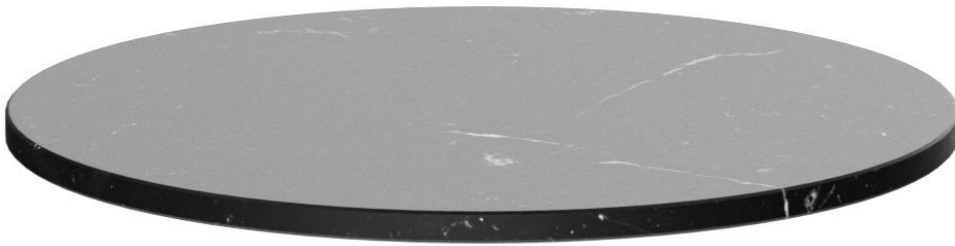

# TABLETOP

For a table with a particularly noble look: our Cassius tabletop made of marble. The natural surface of Cassius is satin-finished and has a water-resistant wooden base plate. The wooden base plate already has threaded inserts for our GO IN standard fixing top for easier assembly. Available in both a square and round version and various sizes. Ideal for restaurants, cafés, bars and hotels. The Nero Marquina and Bianco Carrara colour variants are suitable for outdoor use, while the Perlino Rosato, Verde, Rosso Levanto and Emperador Dark colours are suitable for indoor use. The marble top complements the T12 Slim table frame perfectly.

# TABLETOP

### Product details

Product Code:	1020KP
Model name:	Tischplatte
Product type:	Tabletop
Tabletop depth:	60 cm
Tabletop material:	Cassius (polished marble)
Tabletop colour:	nero marquina
Edge thickness:	20 mm
Wooden fixing board:	yes
Tabletop width:	60 cm

### Technical specifications

Product Code:	1020KP
Model name:	Tischplatte
Product type:	Tabletop
Application area:	outdoors
Not suitable for:	mountain-,maritime-,desert-climate,swimming-pools
Weight:	15.9 kg
Tabletop width:	60 cm