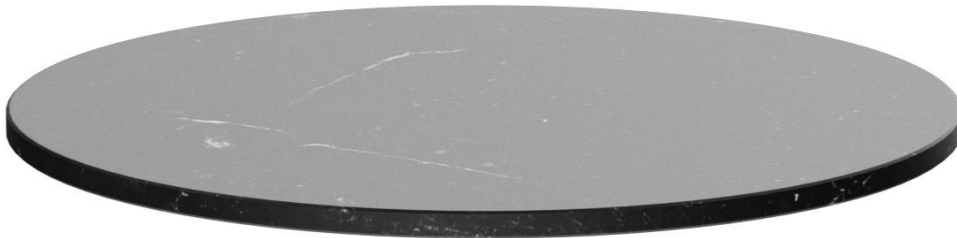

TABLETOP

For a table with a particularly noble look: our Cassius tabletop made of marble. The natural surface of Cassius is satin-finished and has a water-resistant wooden base plate. The wooden base plate already has threaded inserts for our GO IN standard fixing top for easier assembly. Available in both a square and round version and various sizes. Ideal for restaurants, cafés, bars and hotels. The Nero Marquina and Bianco Carrara colour variants are suitable for outdoor use, while the Perlino Rosato, Verde, Rosso Levanto and Emperador Dark colours are suitable for indoor use. The marble top complements the T12 Slim table frame perfectly.

€185.00

TABLETOP

Your chosen variant

Product details

Product Code:	1020KN
Model name:	Tischplatte
Product type:	Tabletop
Tabletop depth:	70 cm
Tabletop material:	Cassius (polished marble)
Tabletop colour:	nero marquina
Edge thickness:	20 mm
Wooden fixing board:	yes
Tabletop width:	70 cm

Technical specifications

Product Code:	1020KN
Model name:	Tischplatte
Product type:	Tabletop
Application area:	outdoors
Not suitable for:	mountain-,maritime-,desert-climate,swimming-pools
Weight:	20.7 kg
Tabletop width:	70 cm

TABLETOP