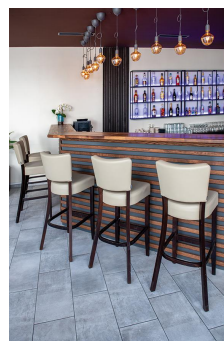

BAR STOOL DAMARA