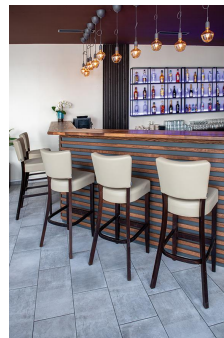

BAR STOOL DAMARA