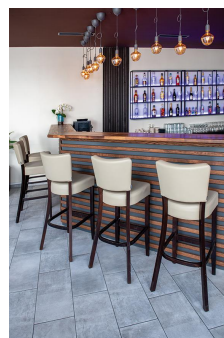

BAR STOOL DAMARA