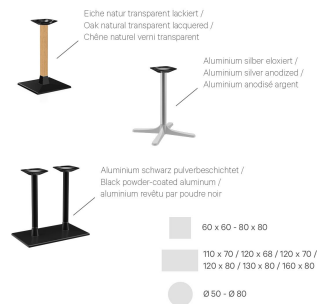

### Product details

Product Code:	101ZJM
Model name:	Modular T
Product type:	dining table
Foot type:	toed base 62 with short support brace
Foot colour:	black powder-coated
Assembly state:	not assembled
Edge thickness:	0 mm
Table top thickness:	0 mm
Fixing top:	standard
Column type:	column 0
Column material:	aluminium
Column colour:	black powder-coated

### Technical specifications

Product Code:	101ZJM
Model name:	Modular T
Product type:	dining table
Application area:	outdoors
Not suitable for:	maritime climate or swimming pools
Height:	71 cm
Width:	79 cm
Depth:	69 cm
Weight:	13.3 kg

# DINING TABLE MODULAR T

Vorteilsseite. | Advantage page. | Page avantage.

Passt perfekt. | Perfect fit. | Convient parfaitement.