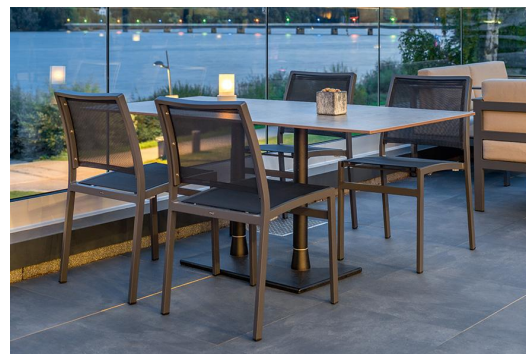

Vorteilsseite. | Advantage page. | Page avantage.