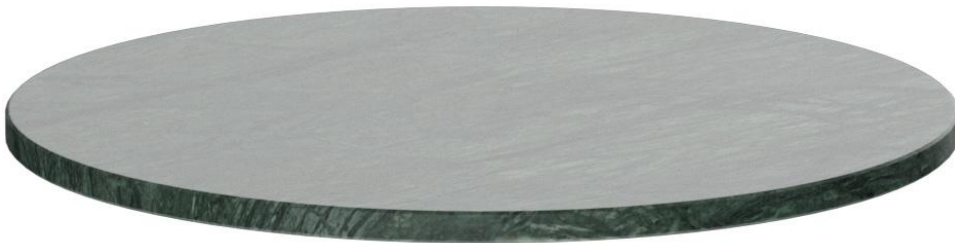

TABLETOP

For a table with a particularly noble look: our Cassius tabletop made of marble. The natural surface of Cassius is satin-finished and has a water-resistant wooden base plate. The wooden base plate already has threaded inserts for our GO IN standard fixing top for easier assembly. Available in both a square and round version and various sizes. Ideal for restaurants, cafés, bars and hotels. The Nero Marquina and Bianco Carrara colour variants are suitable for outdoor use, while the Perlino Rosato, Verde, Rosso Levanto and Emperador Dark colours are suitable for indoor use. The marble top complements the T12 Slim table frame perfectly.

€189.00

TABLETOP

Your chosen variant

Product details

Product Code:	101YDP
Model name:	Tischplatte
Product type:	Tabletop
Tabletop depth:	60 cm
Tabletop material:	Cassius (polished marble)
Tabletop colour:	verde
Edge thickness:	20 mm
Wooden fixing board:	yes
Tabletop width:	60 cm

Technical specifications

Product Code:	101YDP
Model name:	Tischplatte
Product type:	Tabletop
Application area:	indoors
Not suitable for:	mountain-,maritime-,desert-climate,swimming-pools
Weight:	15.9 kg
Tabletop width:	60 cm

TABLETOP