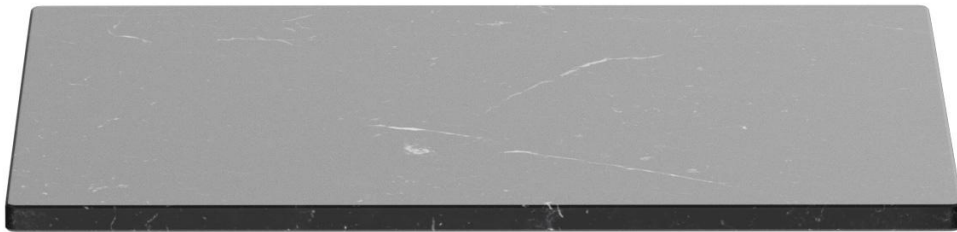

# TABLETOP

For a table with a particularly noble look: our Cassius tabletop made of marble. The natural surface of Cassius is satin-finished and has a water-resistant wooden base plate. The wooden base plate already has threaded inserts for our GO IN standard fixing top for easier assembly. Available in both a square and round version and various sizes. Ideal for restaurants, cafés, bars and hotels. The Nero Marquina and Bianco Carrara colour variants are suitable for outdoor use, while the Perlino Rosato, Verde, Rosso Levanto and Emperador Dark colours are suitable for indoor use. The marble top complements the T12 Slim table frame perfectly.

### Product details

Product Code:	101YA7
Model name:	Tischplatte
Product type:	Tabletop
Tabletop depth:	70 cm
Tabletop material:	Cassius (polished marble)
Tabletop colour:	nero marquina
Edge thickness:	20 mm
Wooden fixing board:	yes
Tabletop width:	70 cm

### Technical specifications

Product Code:	101YA7
Model name:	Tischplatte
Product type:	Tabletop
Application area:	outdoors
Not suitable for:	mountain-,maritime-,desert-climate,swimming-pools
Weight:	30.6 kg
Tabletop width:	70 cm