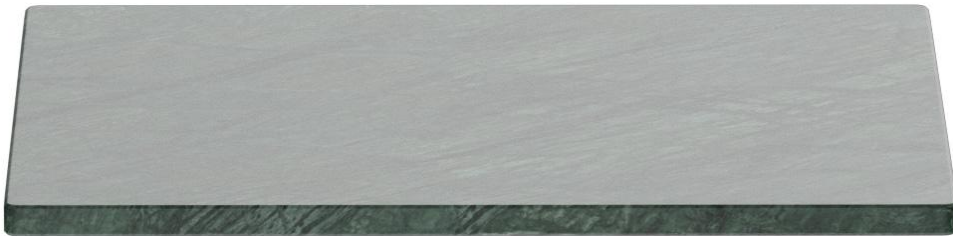

TABLETOP

For a table with a particularly noble look: our Cassius tabletop made of marble. The natural surface of Cassius is satin-finished and has a water-resistant wooden base plate. The wooden base plate already has threaded inserts for our GO IN standard fixing top for easier assembly. Available in both a square and round version and various sizes. Ideal for restaurants, cafés, bars and hotels. The Nero Marquina and Bianco Carrara colour variants are suitable for outdoor use, while the Perlino Rosato, Verde, Rosso Levanto and Emperador Dark colours are suitable for indoor use. The marble top complements the T12 Slim table frame perfectly.

€179.00

TABLETOP

Your chosen variant

Product details

Product Code:	101XDV
Model name:	Tischplatte
Product type:	Tabletop
Tabletop depth:	60 cm
Tabletop material:	Cassius (polished marble)
Tabletop colour:	verde
Edge thickness:	20 mm
Wooden fixing board:	yes
Tabletop width:	60 cm

Technical specifications

Product Code:	101XDV
Model name:	Tischplatte
Product type:	Tabletop
Application area:	indoors
Not suitable for:	mountain-,maritime-,desert-climate,swimming-pools
Weight:	21.1 kg
Tabletop width:	60 cm

TABLETOP