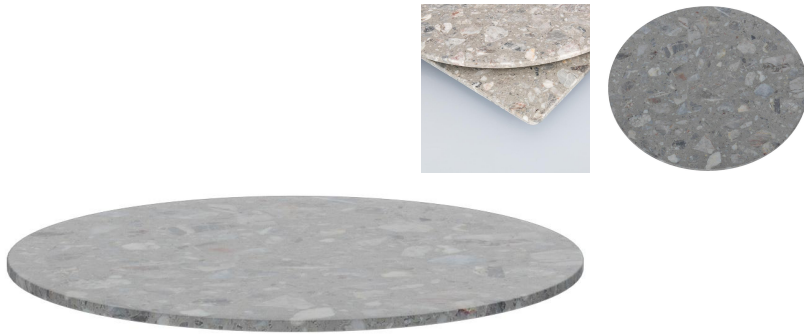

TABLETOP TISCHPLATTE