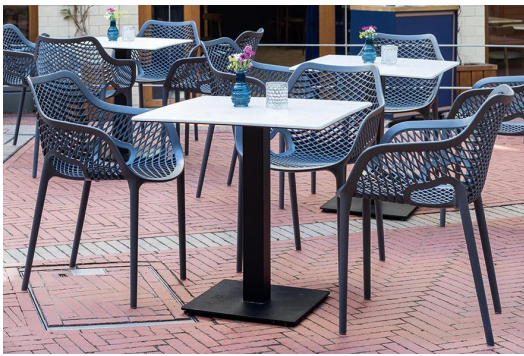

TABLETOP TISCHPLATTE

For a versatile table: our Easy Slim tabletop for both outdoor and indoor use. The CPL surface of Easy Slim withstands all weather conditions and, thanks to its wide range of designs, fits seamlessly into almost any gastronomy setting. Its easy-care surface makes this impact-resistant tabletop highly resistant to moisture penetration, making it ideal for outdoor use. Easy Slim is available in nine different decors, in square or round shape, and is the slimmer version of our classic Easy Classic.

€55.00

TABLETOP TISCHPLATTE

Your chosen variant

Product details

Product Code:	101WQ3
Model name:	Tischplatte
Product type:	Tabletop
Tabletop depth:	70 cm
Tabletop material:	Easy Slim (chipboard CPL coated)
Tabletop colour:	walnut
Edge thickness:	16 mm
Tabletop width:	70 cm
Product made from sustainable wood:	yes
Sustainable:	yes

Technical specifications

Product Code:	101WQ3
Model name:	Tischplatte
Product type:	Tabletop
Application area:	outdoors
Weight:	5 kg
Tabletop width:	70 cm

TABLETOP TISCHPLATTE

TABLETOP TISCHPLATTE