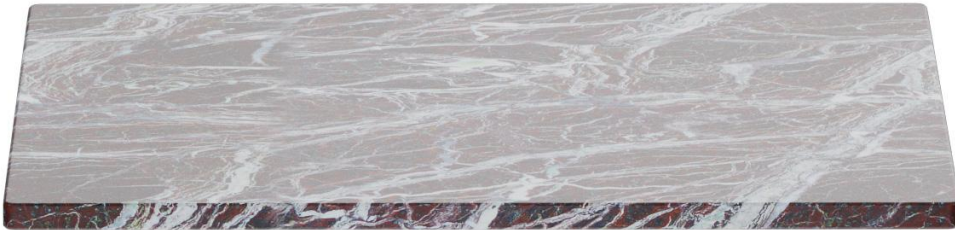

# TABLETOP

For a table with a particularly noble look: our Cassius tabletop made of marble. The natural surface of Cassius is satin-finished and has a water-resistant wooden base plate. The wooden base plate already has threaded inserts for our GO IN standard fixing top for easier assembly. Available in both a square and round version and various sizes. Ideal for restaurants, cafés, bars and hotels. The Nero Marquina and Bianco Carrara colour variants are suitable for outdoor use, while the Perlino Rosato, Verde, Rosso Levanto and Emperador Dark colours are suitable for indoor use. The marble top complements the T12 Slim table frame perfectly.

# TABLETOP

### Product details

|                      |                           |
|----------------------|---------------------------|
| Product Code:        | 101WI5                    |
| Model name:          | Tischplatte               |
| Product type:        | Tabletop                  |
| Tabletop depth:      | 70 cm                     |
| Tabletop material:   | Cassius (polished marble) |
| Tabletop colour:     | rosso levanto             |
| Edge thickness:      | 20 mm                     |
| Wooden fixing board: | yes                       |
| Tabletop width:      | 70 cm                     |