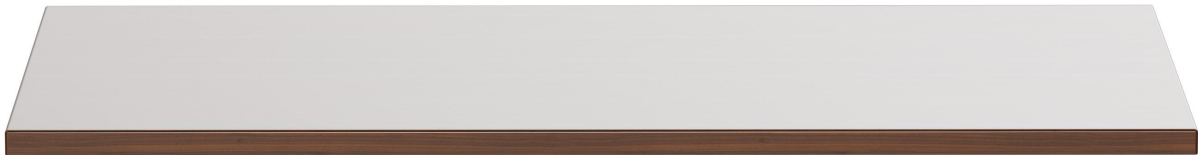

TABLETOP

Sako looks natural and modern. It is made of varnished veneered ash or oak wood. The tabletop features a solid wooden edge and is available in two attractive colours, a range of sizes, round, square and rectangular versions.

€299.00

TABLETOP

Your chosen variant

Product details

Product Code:	101WBG
Model name:	Tischplatte
Product type:	Tabletop
Tabletop depth:	80 cm
Tabletop material:	Sako (chipboard, real wood veneer)
Tabletop colour:	Nussbaum natur transparent lackiert
Edge thickness:	35 mm
Tabletop width:	160 cm

Technical specifications

Product Code:	101WBG
Model name:	Tischplatte
Product type:	Tabletop
Application area:	indoors
Not suitable for:	mountain-,maritime-,desert-climate,swimming-pools
Weight:	32.3 kg
Tabletop width:	160 cm