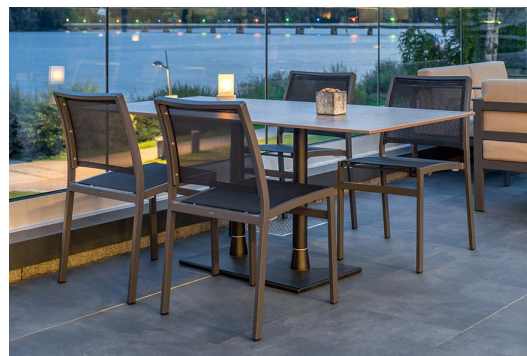

Vorteilsseite. | Advantage page. | Page avantage.