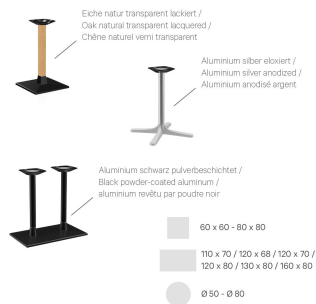

€201.00

DINING TABLE MODULAR T

Your chosen variant

Product details

Product Code:	101UYV
Model name:	Modular T
Product type:	dining table
Foot type:	toed base 72 with long support brace
Foot colour:	silver
Assembly state:	not assembled
Edge thickness:	0 mm
Table top thickness:	0 mm
Fixing top:	standard
Column type:	column 0
Column material:	aluminium
Column colour:	anodised silver

Technical specifications

Product Code:	101UYV
Model name:	Modular T
Product type:	dining table
Application area:	outdoors
Not suitable for:	maritime climate or swimming pools
Height:	71 cm
Width:	87 cm
Depth:	76 cm
Weight:	13.6 kg

DINING TABLE MODULAR T

Vorteilsseite. | Advantage page. | Page avantage.

Passt perfekt. | Perfect fit. | Convient parfaitement.

DINING TABLE MODULAR T