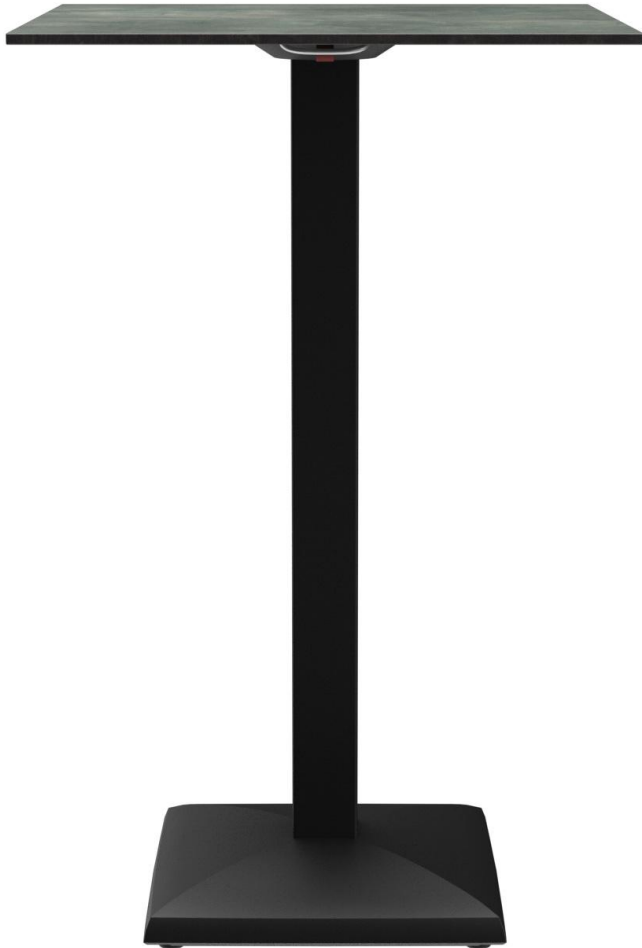

HIGH TABLE KORD

The elegantly shaped square legs and square column lend Kord a compact and modern appearance. The black-painted steel frame can be combined with various tabletops. Kord is available in dining table and bar table height, with or without FLAT technology and can also be fitted with tilting mechanism. It is suitable for indoor and outdoor use.

€292.00

HIGH TABLE KORD

Your chosen variant

Product details

Product Code:	101SH1	Fixing top:	folding mechanism
Model name:	Kord	Table base size:	central single column
Product type:	high table	Tabletop width:	68 cm
Frame material:	steel		
Frame colour:	black powder-coated		
Foot type:	square (43x43cm)		
Foot colour:	black		
Floor glider:	flat technology		
Foldable:	yes		
Assembly state:	not assembled		
Tabletop depth:	68 cm		
Tabletop material:	Compact Slim (High Pressure Laminate (HPL))		
Tabletop colour:	Rabac		
Edge thickness:	12 mm		
Table top thickness:	12 mm		

HIGH TABLE KORD

Your chosen variant

Technical specifications

Product Code: 101SH1

Model name: Kord

Product type: high table

Application area: outdoors

Height: 109.2 cm

Width: 68 cm

Depth: 68 cm

Weight: 30.3 kg

Tabletop width: 68 cm

GO IN Design: ja

HIGH TABLE KORD

HIGH TABLE KORD