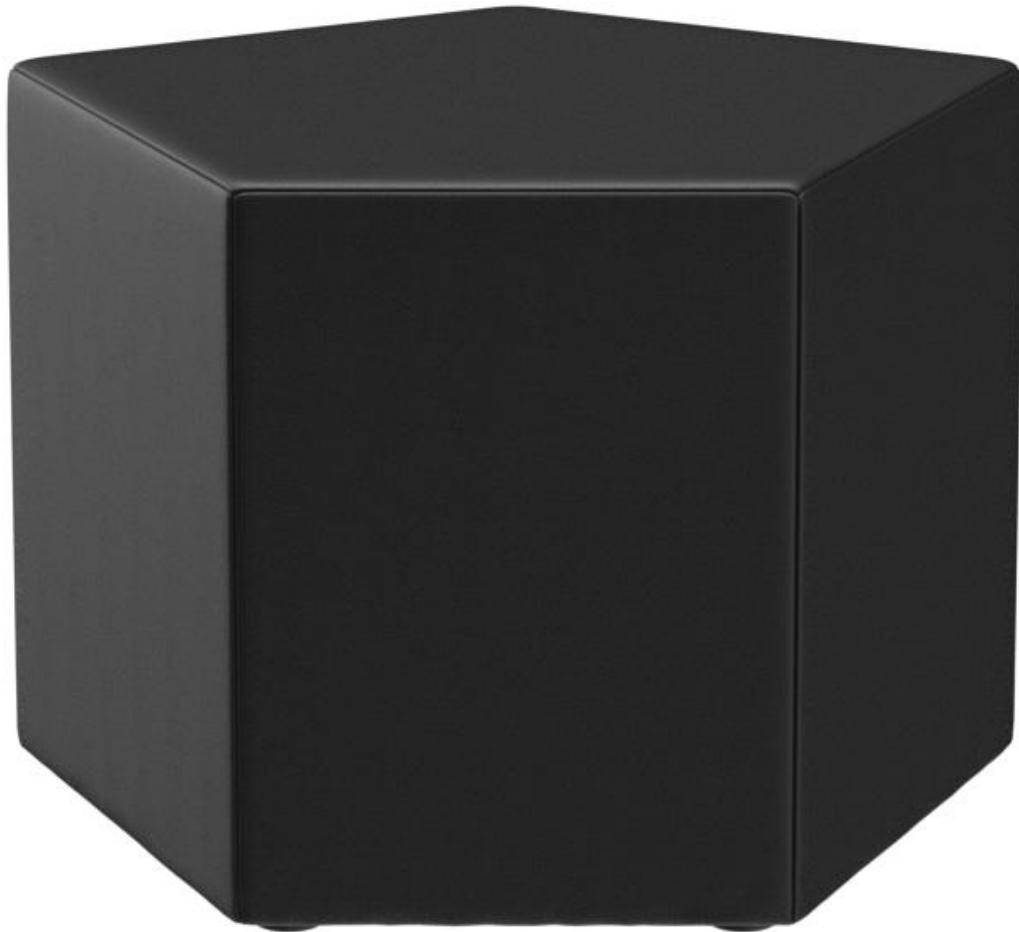

STOOL SIRKO

The Sirko stool can be joined together to form a seat in a variety of shapes and sizes. The pentagonal elements are available with the Cosy, Casual and Minea fabrics. Sirko has a stable wooden substructure and is equipped with plastic floor glides.

€87.00

STOOL SIRKO

Your chosen variant

Product details

Product Code:	101S8Q
Model name:	Sirko
Product type:	stool
Seating material:	imitation leather Casual
Seating colour:	black
Floor glider:	plastic gliders included
Assembly state:	completely assembled

Technical specifications

Product Code:	101S8Q
Model name:	Sirko
Product type:	stool
Application area:	indoors
Height:	43 cm
Seat height:	43 cm
Width:	60 cm
Seat width:	60 cm
Depth:	45 cm
Seat depth:	45 cm
Weight:	6 kg

STOOL SIRKO

STOOL SIRKO