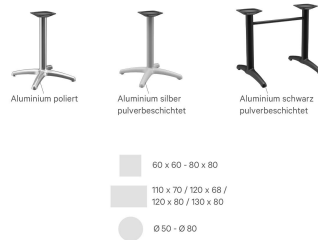

DINING TABLE **KENAN**

The Kenan table looks very elegant with its slightly curved toe table base. The aluminium frame is available in polished aluminium, silver or black finishes and in dining table or bar table height. The tabletop can be chosen separately. Kenan is suitable for both indoor and outdoor use. It is available with FLAT technology or adjustable floor gliders and can also be fitted with tilting mechanism.

€120.00

DINING TABLE **KENAN**

Your chosen variant

Product details

Product Code:	101S37
Model name:	Kenan
Product type:	dining table
Frame material:	aluminium
Frame colour:	silver powder-coated
Foot type:	4-foot
Floor glider:	Leveling System
Assembly state:	not assembled
Edge thickness:	0 mm
Table top thickness:	0 mm
Fixing top:	standard
Table base size:	central single column

Technical specifications

Product Code:	101S37
Model name:	Kenan
Product type:	dining table
Application area:	outdoors
Not suitable for:	maritime climate or swimming pools
Height:	73 cm
Width:	53 cm
Weight:	8 kg
GO IN Design:	ja

DINING TABLE **KENAN**

Vorteilsseite. | Advantage page. | Page avantage.

Passt perfekt. | Perfect fit. | Convient parfaitement.

DINING TABLE KENAN