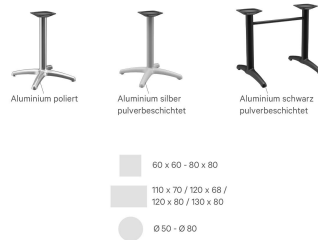

DINING TABLE **KENAN**

The Kenan table looks very elegant with its slightly curved toe table base. The aluminium frame is available in polished aluminium, silver or black finishes and in dining table or bar table height. The tabletop can be chosen separately. Kenan is suitable for both indoor and outdoor use. It is available with FLAT technology or adjustable floor gliders and can also be fitted with tilting mechanism.

€120.00

DINING TABLE KENAN

Your chosen variant

Product details

Product Code:	101RAP
Model name:	Kenan
Product type:	dining table
Frame material:	aluminium
Frame colour:	black powder-coated
Foot type:	4-foot
Floor glider:	Leveling System
Assembly state:	not assembled
Edge thickness:	0 mm
Table top thickness:	0 mm
Fixing top:	standard
Table base size:	central single column

Technical specifications

Product Code:	101RAP
Model name:	Kenan
Product type:	dining table
Application area:	outdoors
Not suitable for:	maritime climate or swimming pools
Height:	73 cm
Width:	53 cm
Weight:	8.3 kg
GO IN Design:	ja

DINING TABLE **KENAN**

Vorteilsseite. | Advantage page. | Page avantage.

Passt perfekt. | Perfect fit. | Convient parfaitement.

DINING TABLE KENAN