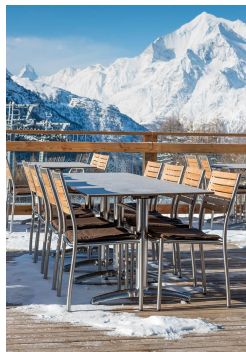

Passt perfekt. | Perfect fit. | Convient parfaitement.