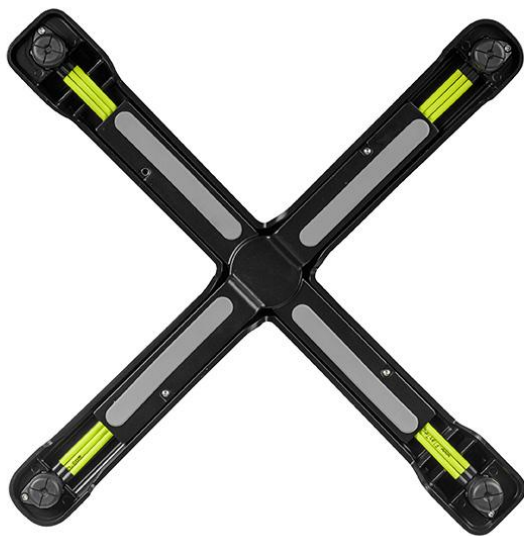

HIGH TABLE SONAM

The lightweight, side-stackable table frame Sonam with flat technology and tilting mechanism is handy and can be stored in a space-saving manner when not in use. Sonam is made of powder-coated aluminium and is extremely resistant to the weather conditions.

€316.00

HIGH TABLE SONAM

Your chosen variant

Product details

Product Code: 101K95

Tabletop width: 68 cm

Model name: Sonam

Product type: high table

Frame material: aluminium

Frame colour: black powder-coated

Foot type: 0130

Floor glider: flat technology

Assembly state: not assembled

Tabletop depth: 68 cm

Tabletop material: Compact Slim (High Pressure Laminate (HPL))

Tabletop colour: Loden green

Edge thickness: 12 mm

Table top thickness: 12 mm

Column shape: round

Table base size: central single column

HIGH TABLE SONAM

Your chosen variant

Technical specifications