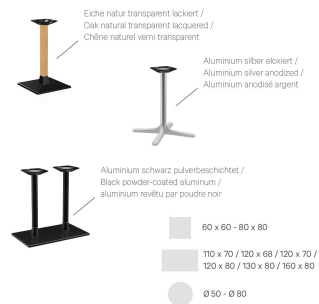

### Product details

Product Code:	101JMN
Model name:	Modular T
Product type:	dining table
Foot type:	base 36
Foot colour:	black
Assembly state:	not assembled
Edge thickness:	0 mm
Table top thickness:	0 mm
Fixing top:	standard
Column type:	column 0
Column material:	aluminium
Column colour:	black powder-coated

### Technical specifications

Product Code:	101JMN
Model name:	Modular T
Product type:	dining table
Application area:	outdoors
Not suitable for:	swimming pools
Height:	71 cm
Width:	72 cm
Depth:	42 cm
Weight:	38.9 kg

# DINING TABLE MODULAR T

Vorteilsseite. | Advantage page. | Page avantage.

Passt perfekt. | Perfect fit. | Convient parfaitement.