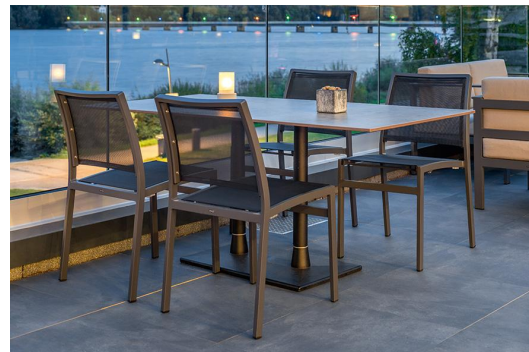

Vorteilsseite. | Advantage page. | Page avantage.

Viele Variationen /
Many variations /
Beaucoup de variations

Indoor & Outdoor

Große Auswahl an Tischplatten /
Large selection of table tops /
Grand choix de plateaux de table

Passt perfekt. | Perfect fit. | Convient parfaitement.

Eiche natur transparent lackiert /
Oak natural transparent lacquered /
Chêne naturel verni transparent

Aluminium silber eloxiert /
Aluminium silver anodized /
Aluminium anodisé argent

Aluminium schwarz pulverbeschichtet /
Black powder-coated aluminum /
aluminium revêtu par poudre noir

60 x 60 - 80 x 80

110 x 70 / 120 x 68 / 120 x 70 /
120 x 80 / 130 x 80 / 160 x 80

Ø 50 - Ø 80

DINING TABLE MODULAR T