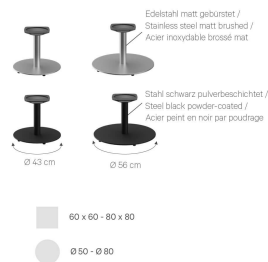

### Product details

Product Code:	101CCN
Model name:	Kerst Slim
Product type:	coffee table
Foot material:	stainless steel
Foot type:	round (Ø 43cm)
Foot colour:	matt brushed
Assembly state:	not assembled
Edge thickness:	0 mm
Table top thickness:	0 mm
Fixing top:	standard
Column material:	stainless steel
Column shape:	round
Column colour:	matt brushed
Table base size:	central single column

### Technical specifications

Product Code:	101CCN
Model name:	Kerst Slim
Product type:	coffee table
Application area:	outdoors
Not suitable for:	swimming pools
Height:	37 cm
Width:	43 cm
Weight:	23.4 kg

# COFFEE TABLE KERST SLIM

**Vorteilsseite. | Advantage page. | Page avantage.**

**Passt perfekt. | Perfect fit. | Convient parfaitement.**

**Verwandlungskünstler. | Quick-change artist. | Un artiste de la transformation.**