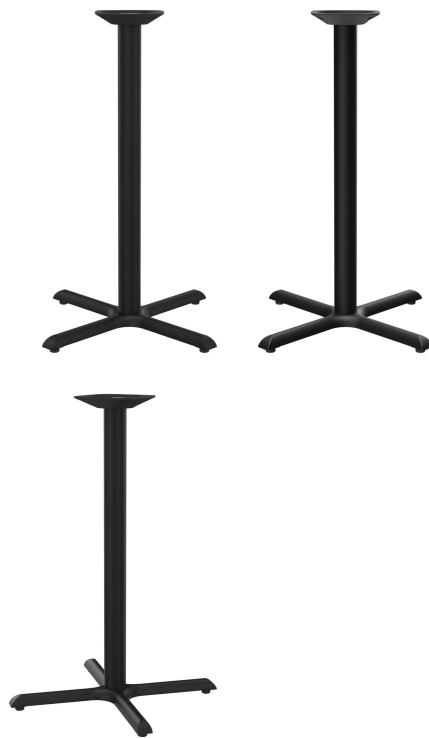

HIGH TABLE KINA