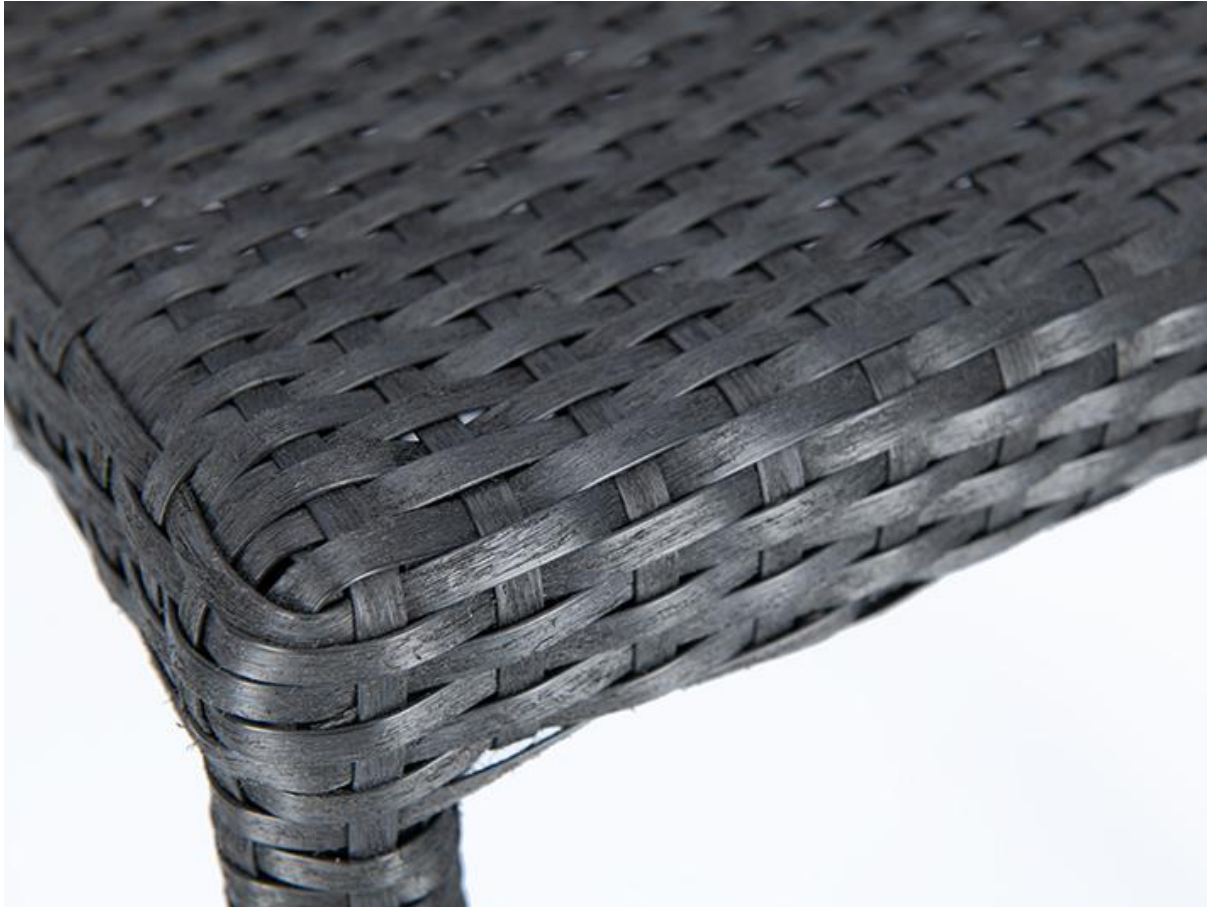

## CHAIR ONKA

The stackable chair Onka with armrests is a classic for the outdoor area. The frame is made of fully braided aluminium; the seat and backrest are covered with black, coffee brown or natural-coloured polyrattan, and the roughened mesh has a natural feel. A cushion is optionally available.

### Product details

Product Code:	1018MC
Model name:	Onka
Product type:	chair
Frame material:	aluminium
Frame colour:	fully braided, in seat colour
Seating material:	Polyethylene tape rough
Seating colour:	natural

### Technical specifications

Product Code:	1018MC
Model name:	Onka
Product type:	chair
Application area:	outdoors
Height:	82 cm
Seat height:	44 cm
Width:	57 cm
Depth:	63 cm
Seat depth:	44 cm
Armrest height:	66 cm
Weight:	3.6 kg
Stackable:	yes
Stacking quantity:	7