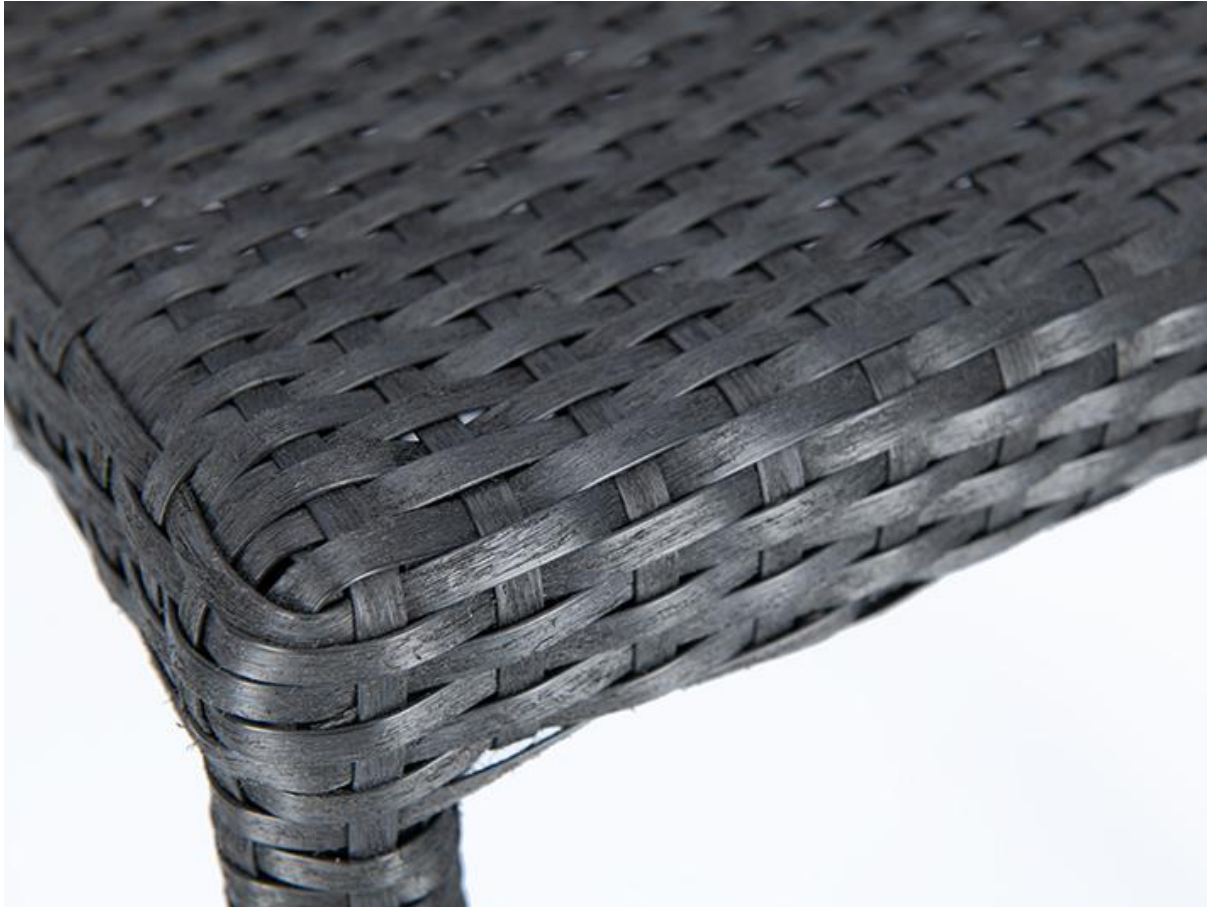

## ARM CHAIR ONKA

The stackable chair Onka with armrests is a classic for the outdoor area. The frame is made of fully braided aluminium; the seat and backrest are covered with black, coffee brown or natural-coloured polyrattan, and the roughened mesh has a natural feel. A cushion is optionally available.

### Product details

Product Code:	1018MA
Model name:	Onka
Product type:	arm chair
Frame material:	aluminium
Frame colour:	fully braided, in seat colour
Seating material:	Polyethylene tape rough
Seating colour:	Coffee brown

### Technical specifications

Product Code:	1018MA
Model name:	Onka
Product type:	arm chair
Application area:	outdoors
Height:	82 cm
Seat height:	44 cm
Width:	57 cm
Depth:	63 cm
Seat depth:	44 cm
Armrest height:	66 cm
Weight:	3.8 kg
Stackable:	yes
Stacking quantity:	7