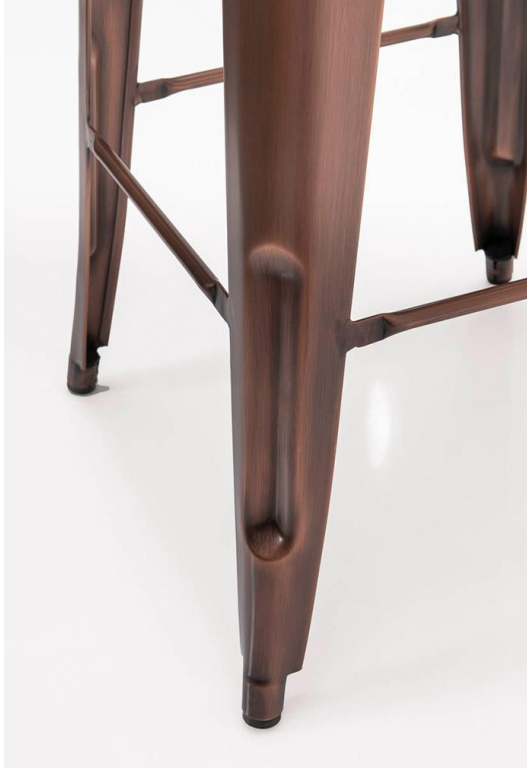

BAR STOOL PATRA

Steel that shows character: This chair and the matching bar stool are design classics for the hospitality industry – defined by a clear industrial look and uncompromising in everyday use. The powder-coated finish is extremely easy to maintain and scratch-resistant, making it ideal for high-traffic environments. Manufactured in proven GO IN quality, both are produced according to industrial manufacturing standards – the precisely shaped sheet steel becomes a visible design feature. The result is a striking silhouette with exceptional load-bearing capacity. And when things need to move fast: the chair and bar stool are stackable and just as practical as they are style-defining.

- Design classic in industrial style: Timeless steel design with a clear, professional appearance
- Made for the tough hospitality routine: Powder-coated, scratch-resistant and extremely easy to maintain under high traffic
- Practical handling: Chair and bar stool are stackable – quick to store, quick to use again

€79.00

BAR STOOL PATRA

Your chosen variant

Product details

Product Code:	100X2J
Model name:	Patra
Product type:	bar stool
Frame material:	steel
Frame colour:	brass coated matt
Seating material:	steel
Seating colour:	brass coated matt
Floor glider:	plastic gliders included

Technical specifications

Product Code:	100X2J
Model name:	Patra
Product type:	bar stool
Application area:	indoors
Height:	75 cm
Seat height:	75 cm
Width:	45 cm
Depth:	45 cm
Weight:	5.9 kg
Stackable:	yes
Stacking quantity:	10
Not suitable for:	mountain-,maritime-,desert-climate,swimming-pools