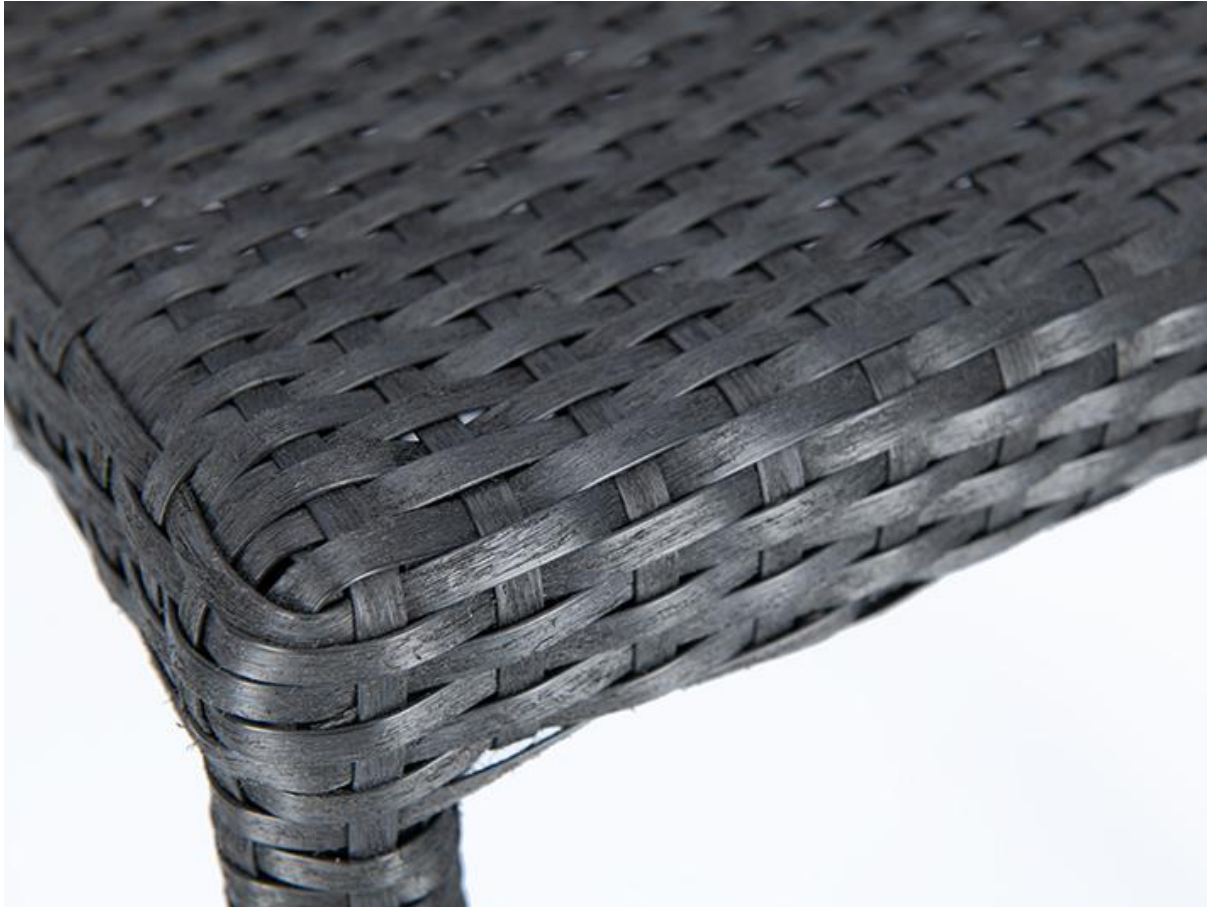

ARM CHAIR ONKA

The stackable chair Onka with armrests is a classic for the outdoor area. The frame is made of fully braided aluminium; the seat and backrest are covered with black, coffee brown or natural-coloured polyrattan, and the roughened mesh has a natural feel. A cushion is optionally available.

€89.00

ARM CHAIR ONKA

Your chosen variant

Product details

Product Code:	100MPT
Model name:	Onka
Product type:	arm chair
Frame material:	aluminium
Frame colour:	fully braided, in seat colour
Seating material:	Polyethylene tape rough
Seating colour:	natural

Technical specifications

Product Code:	100MPT
Model name:	Onka
Product type:	arm chair
Application area:	outdoors
Height:	82 cm
Seat height:	44 cm
Width:	57 cm
Depth:	63 cm
Seat depth:	44 cm
Armrest height:	66 cm
Weight:	3.8 kg
Stackable:	yes
Stacking quantity:	7