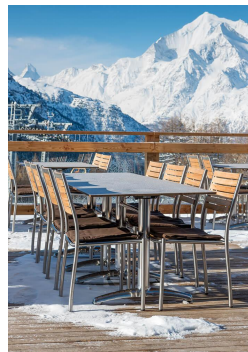

Passt perfekt. | Perfect fit. | Convient parfaitement.