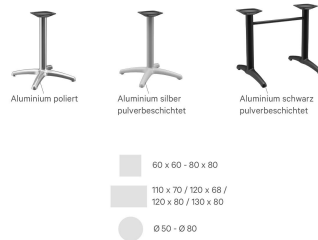

### Product details

Product Code:	100FG1
Model name:	Kenan
Product type:	dining table
Frame material:	aluminium
Frame colour:	black powder-coated
Foot type:	2+2-foot
Floor glider:	adjustable
Assembly state:	not assembled
Edge thickness:	0 mm
Table top thickness:	0 mm
Fixing top:	standard
Table base size:	central double column

### Technical specifications

Product Code:	100FG1
Model name:	Kenan
Product type:	dining table
Application area:	outdoors
Not suitable for:	maritime climate or swimming pools
Height:	73 cm
Width:	92 cm
Depth:	68 cm
Weight:	11.5 kg
GO IN Design:	ja

# DINING TABLE **KENAN**

Vorteilsseite. | Advantage page. | Page avantage.

Passt perfekt. | Perfect fit. | Convient parfaitement.