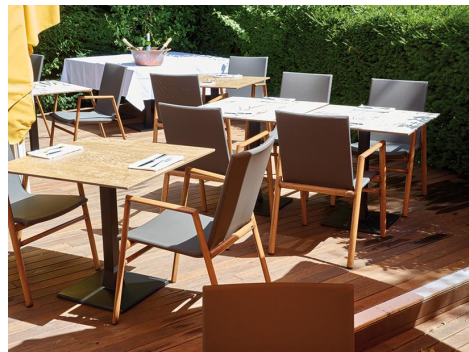

ARM CHAIR **TINNA**